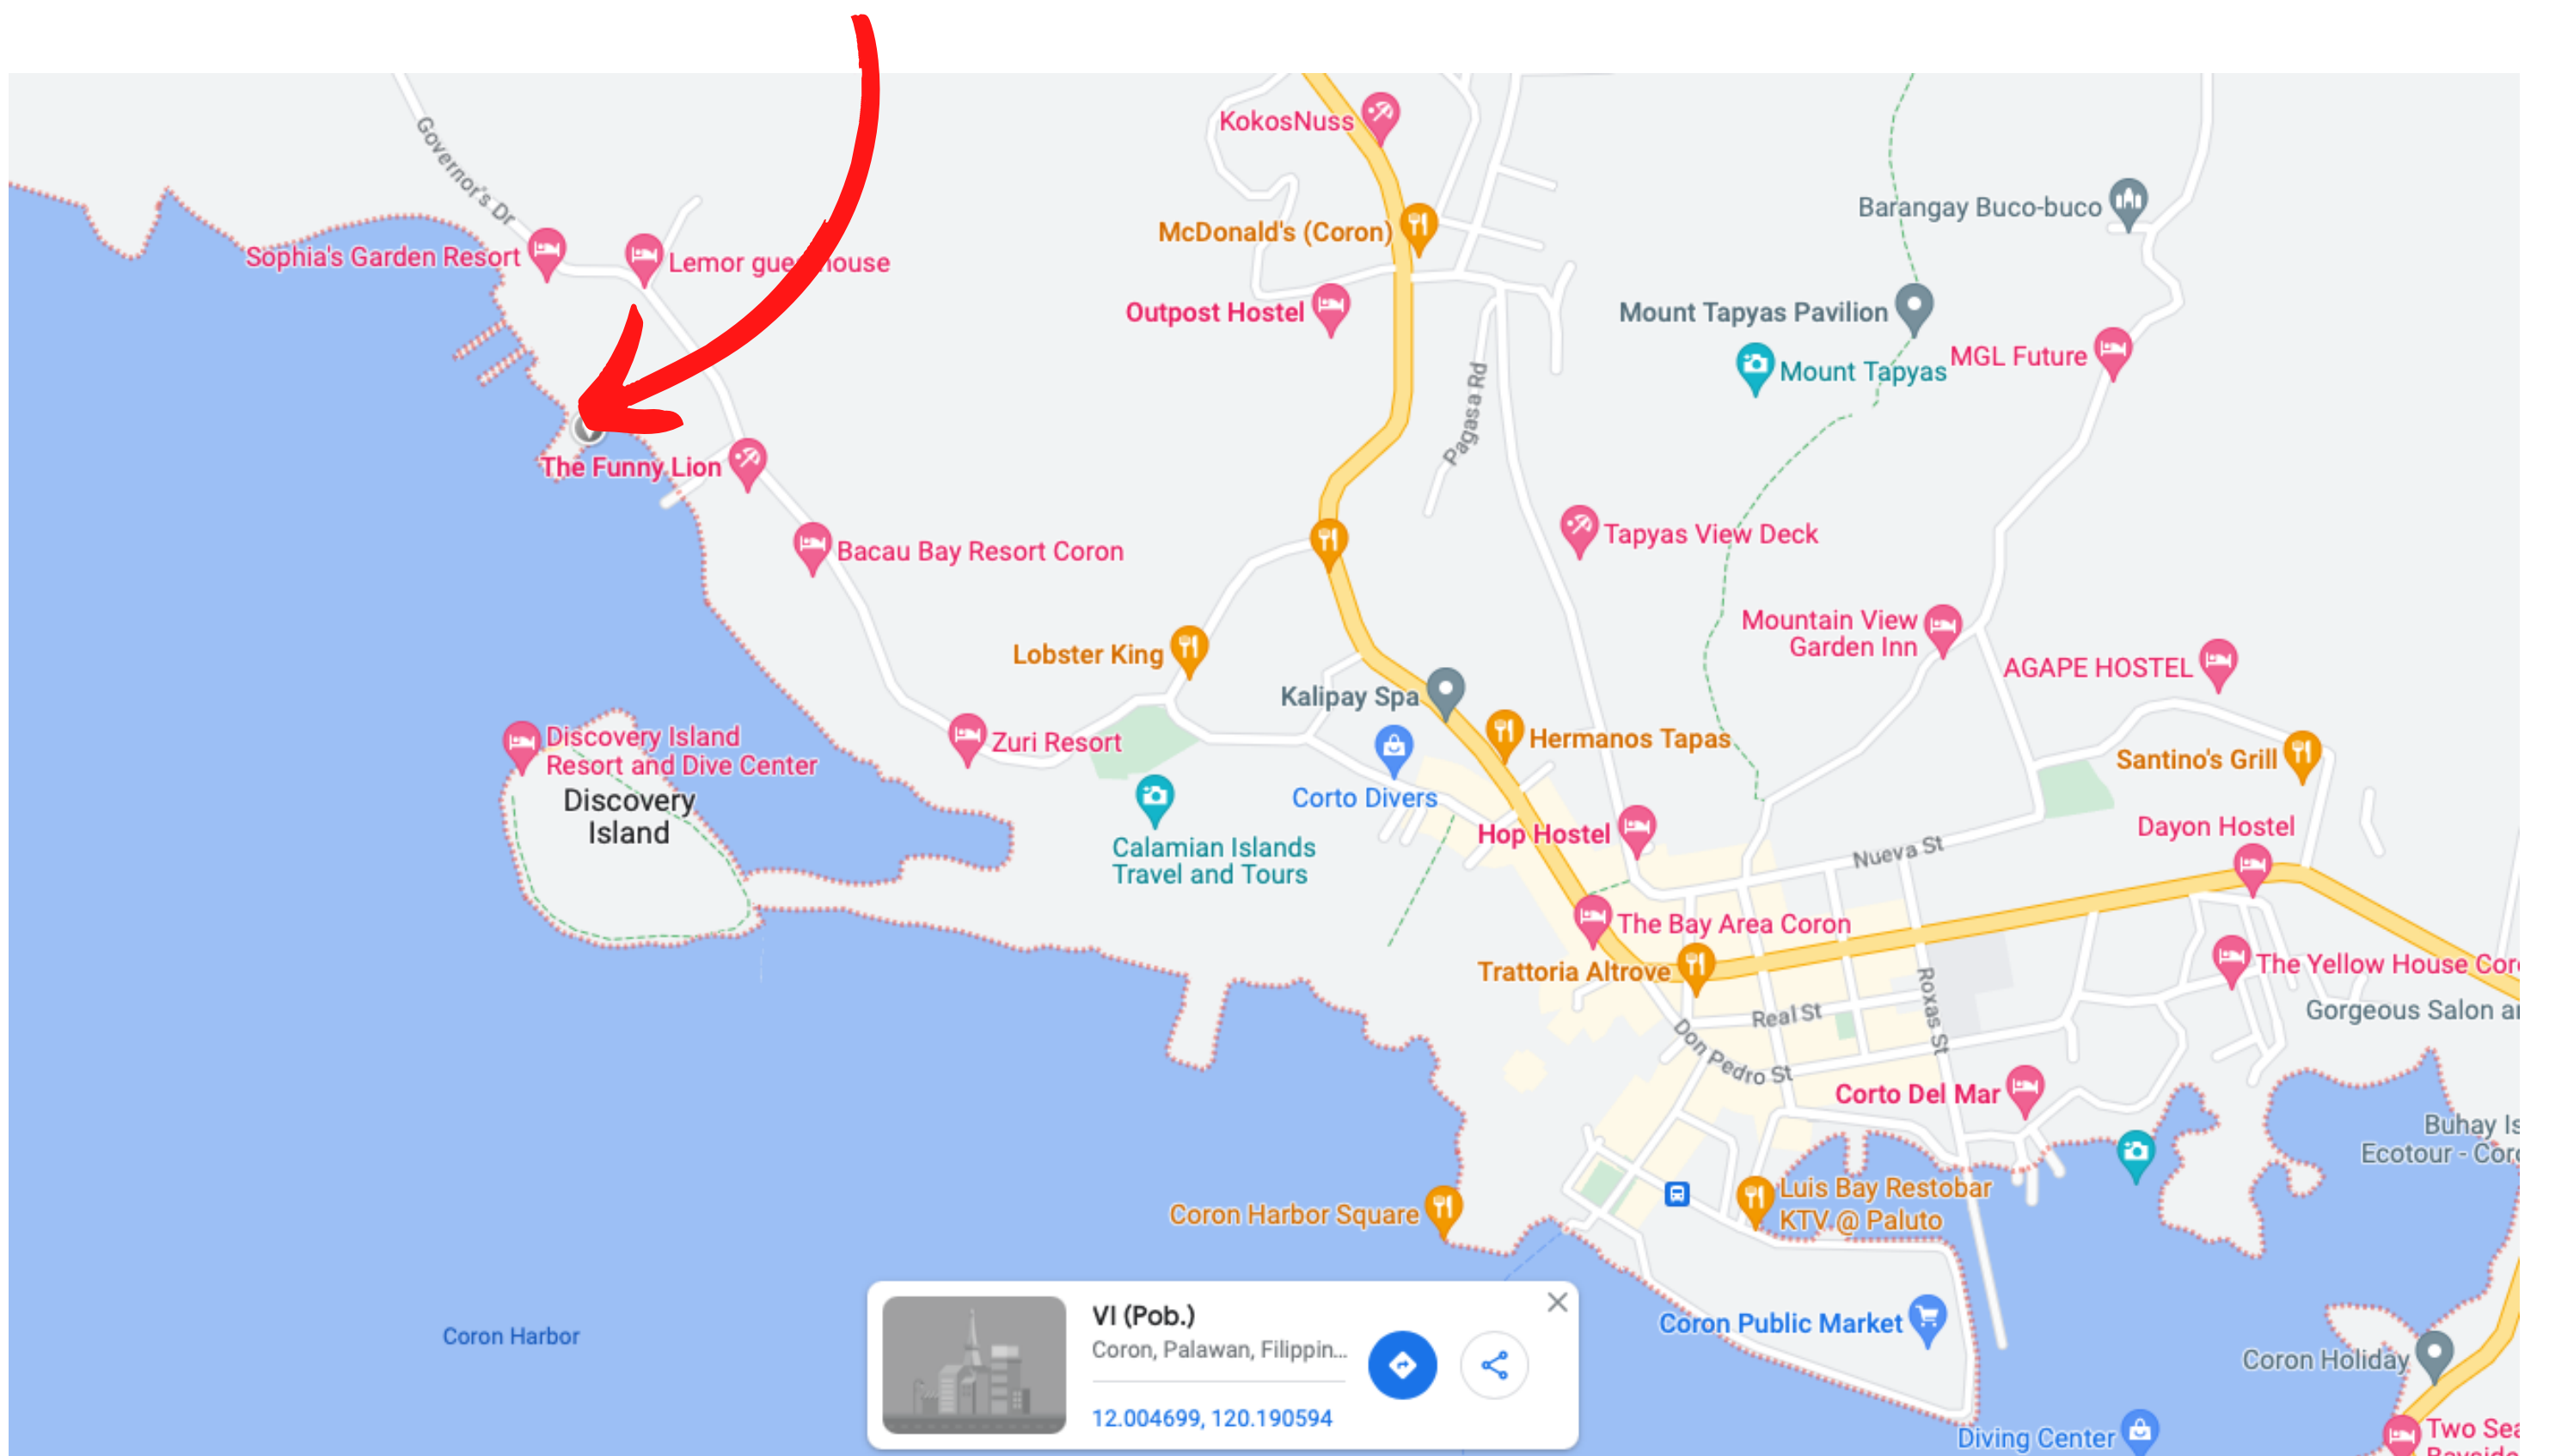

SECRET KITECAMP

MEETING POINT

PLONG Boatyard
Governor's Dr, Coron, Palawan

We will meet at PLONG boatyard in Coron. Please meet up 30 minutes before departure!

Take any trike from Coron town - cost around 150 php per person

Schedule 2023/2024 season:

- Departure Coron -> Secret 1pm
- Departure Secret -> Coron 8am

Only at selected dates