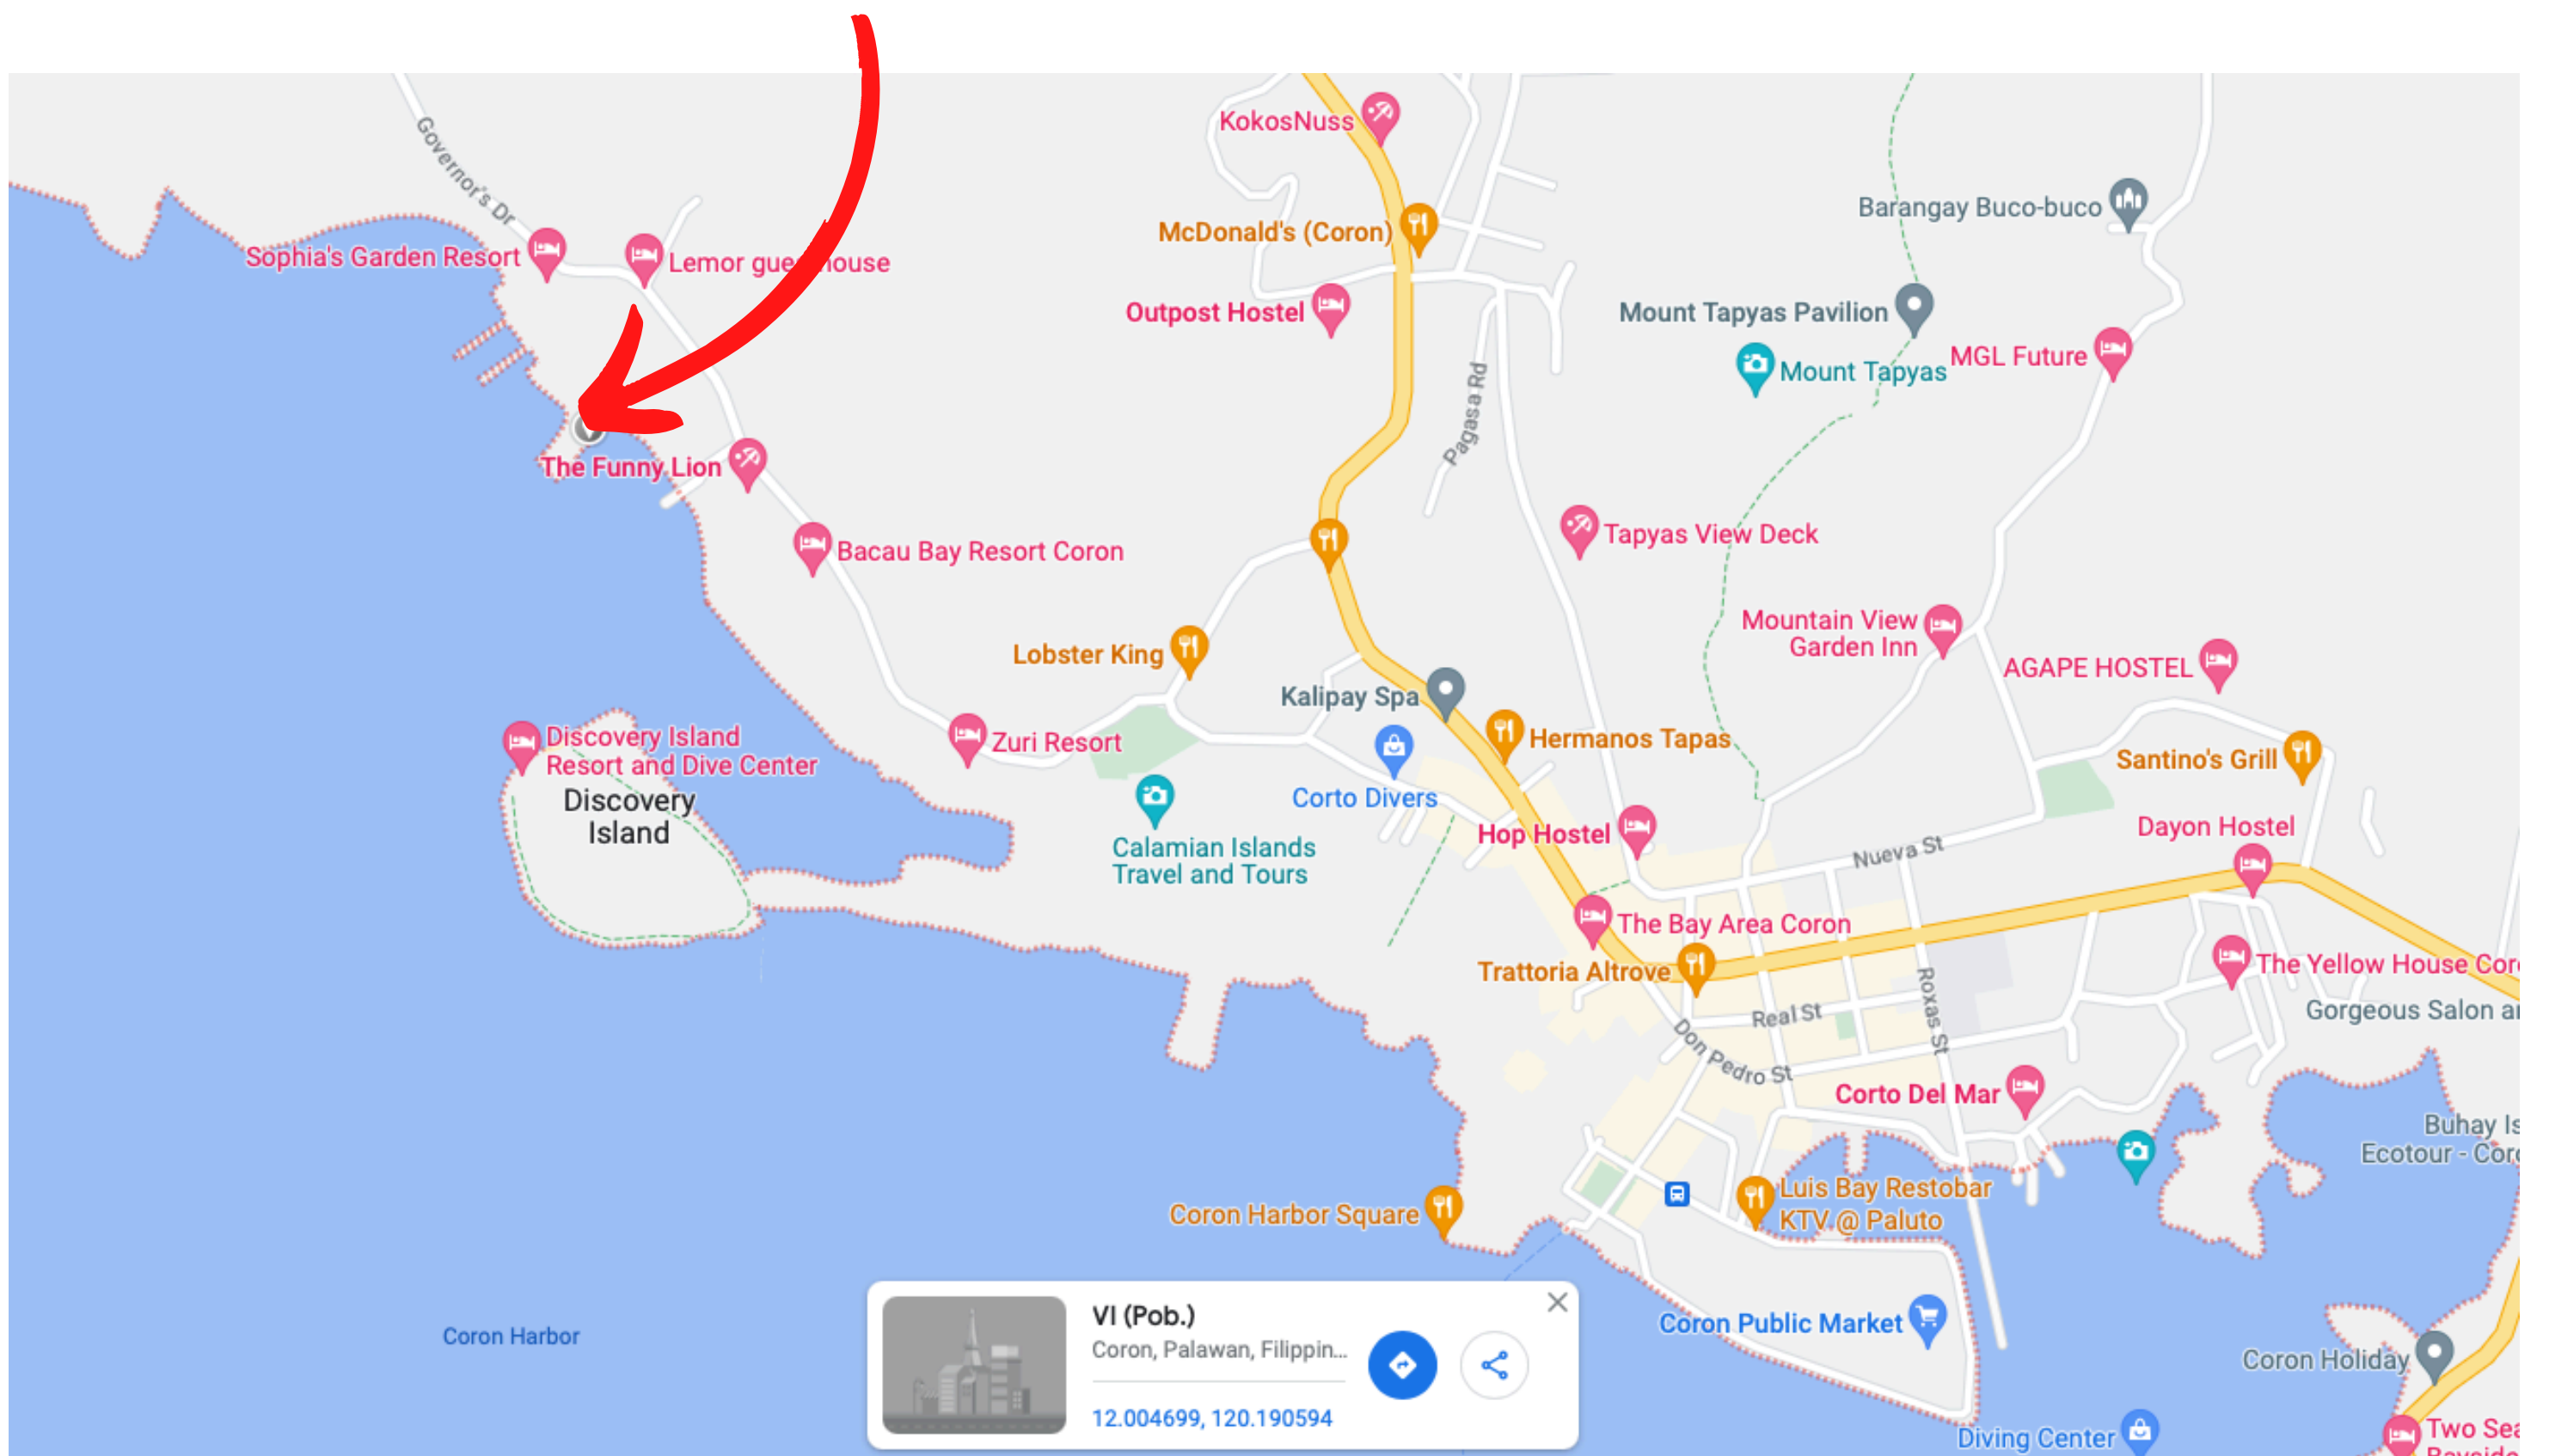

SECRET KITECAMP

MEETING POINT

PLONG Boatyard
Governor's Dr, Coron, Palawan

We will meet at PLONG boatyard in Coron. Please meet up 30 minutes before departure!

Take any trike from Coron town - cost around 150 php per person

Schedule 2024/2025 season:

- Departure Coron -> Secret 1pm
- Departure Secret -> Coron 8am

Only at selected dates